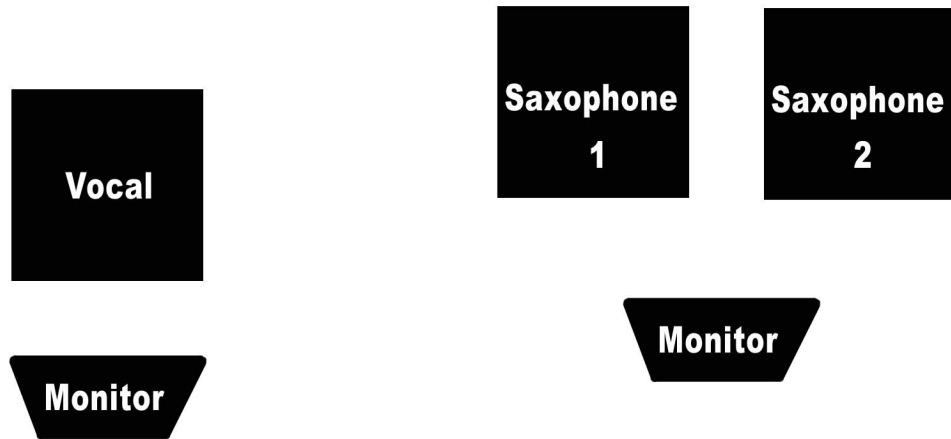

**Pittsburgh Jazz Legacy Band
Stage Plot and Input List:**

1. Kick Mic
2. Snare Mic
3. Over Head Left Mic
4. Over Head Right Mic
5. Bass D.I.
6. Guitar 1 Mic
7. Guitar 2 Mic
8. Talk Mic
9. Piano Mic/Keyboard D.I. Left
10. Piano Mic/Keyboard D.I. Right
11. Saxophone 1 Mic
12. Saxophone 2 Mic
13. Trombone Mic
14. Trumpet 1 Mic
15. Trumpet 2 Mic
16. Vocal Mic